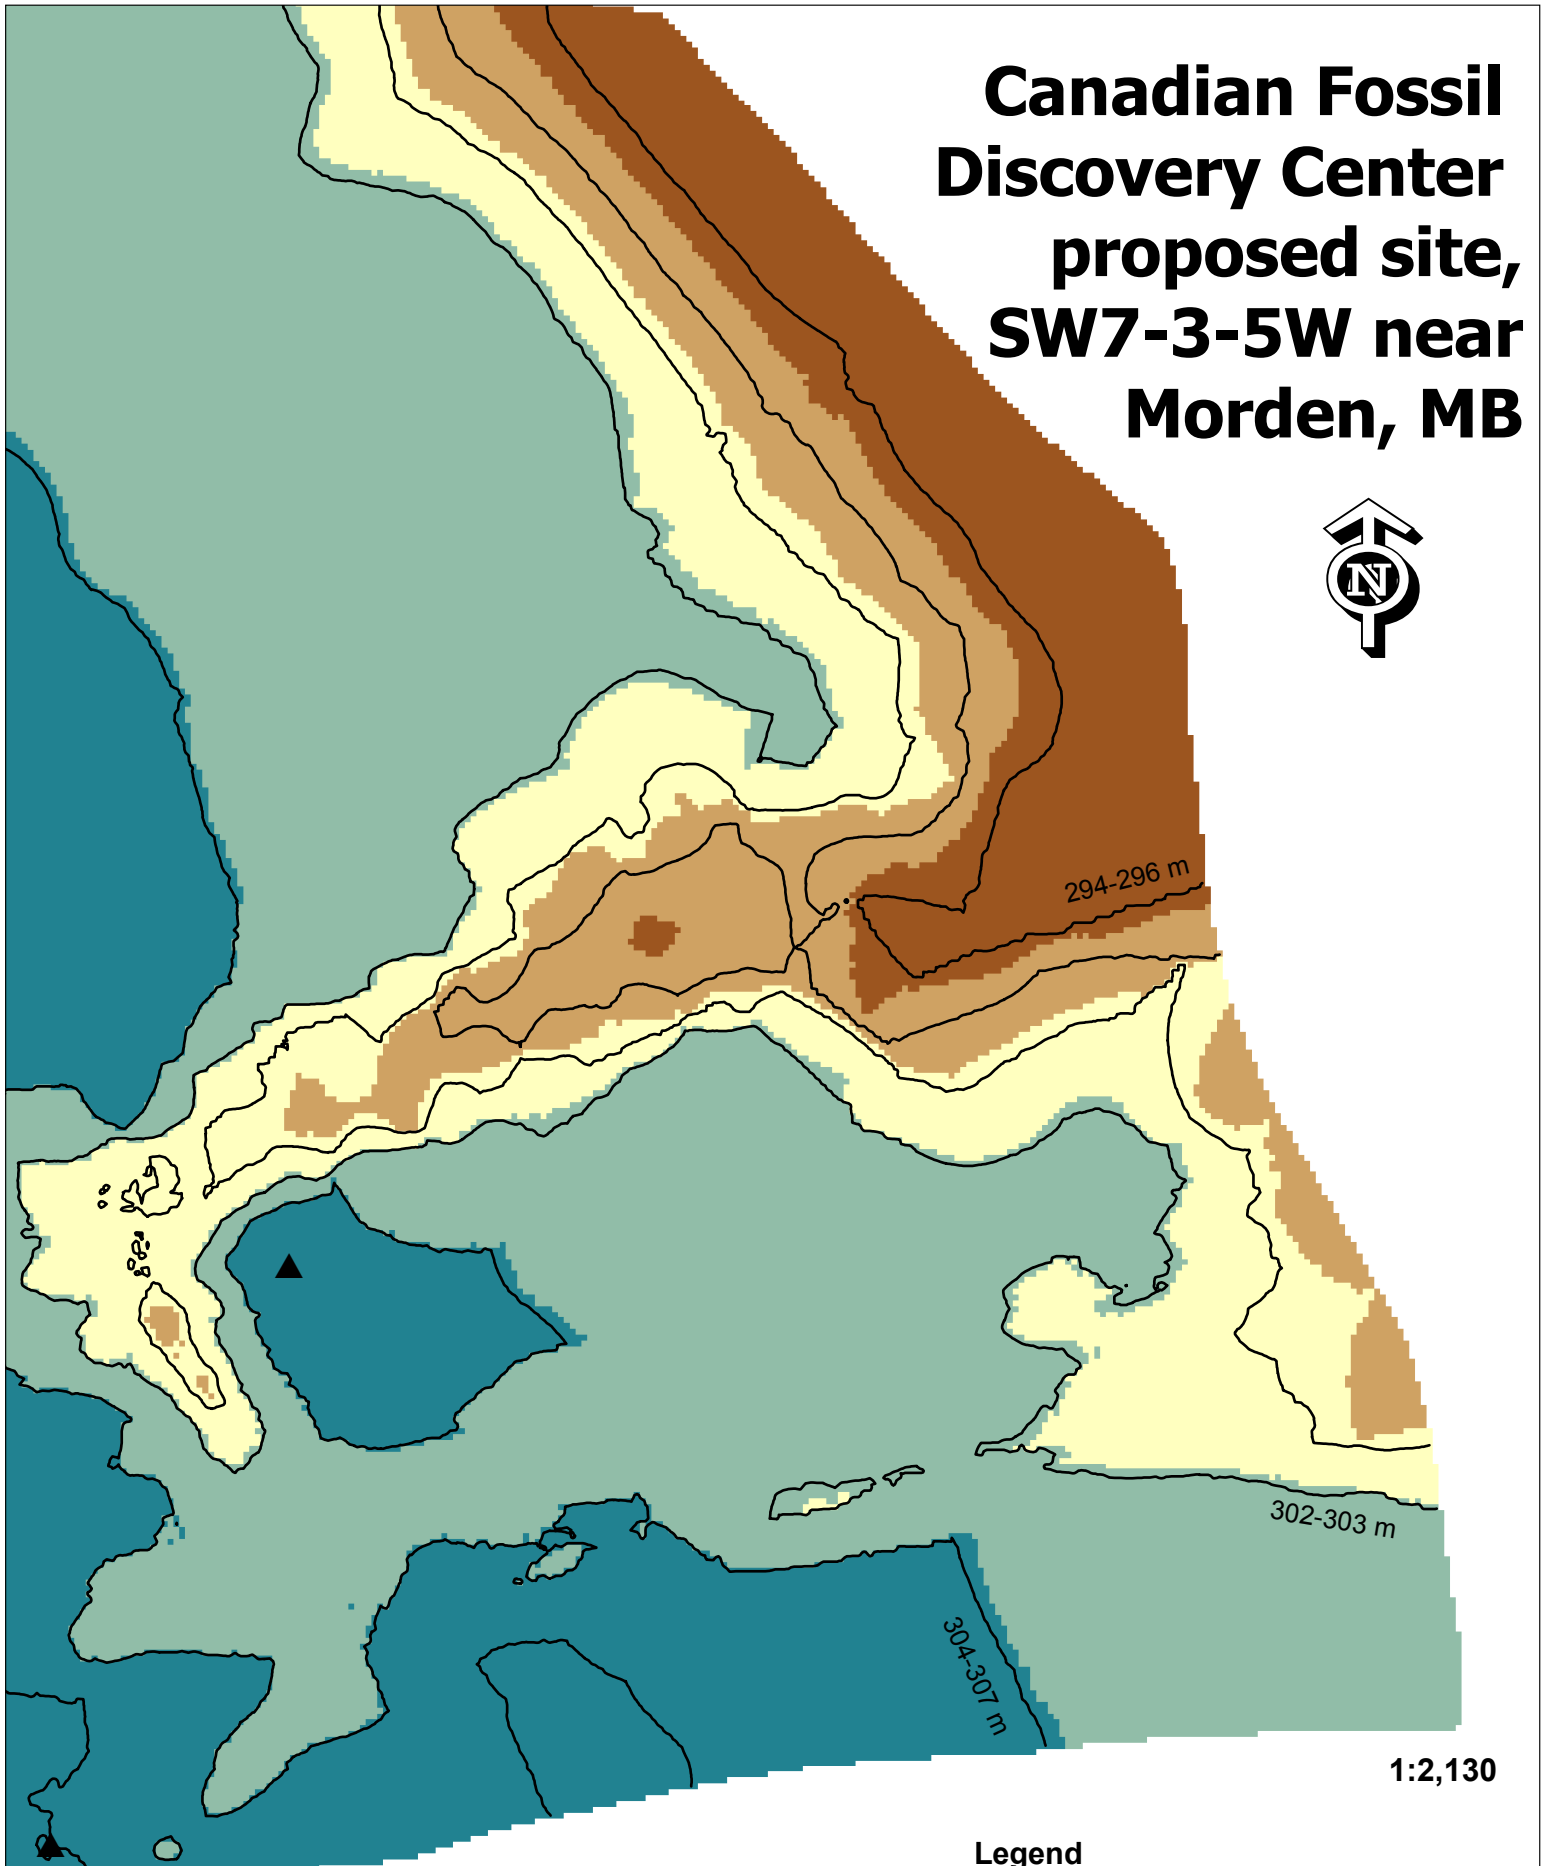

Canadian Fossil Discovery Center proposed site, SW7-3-5W near Morden, MB

1:2,130

Legend

- Contour_2
 - ▲ RTK base set-up
- | Elevation (meters) | |
|--------------------|-------------|
| | 294 - 296 |
| | 297 - 299.3 |
| | 299.4 - 301 |
| | 302 - 303 |
| | 304 - 307 |