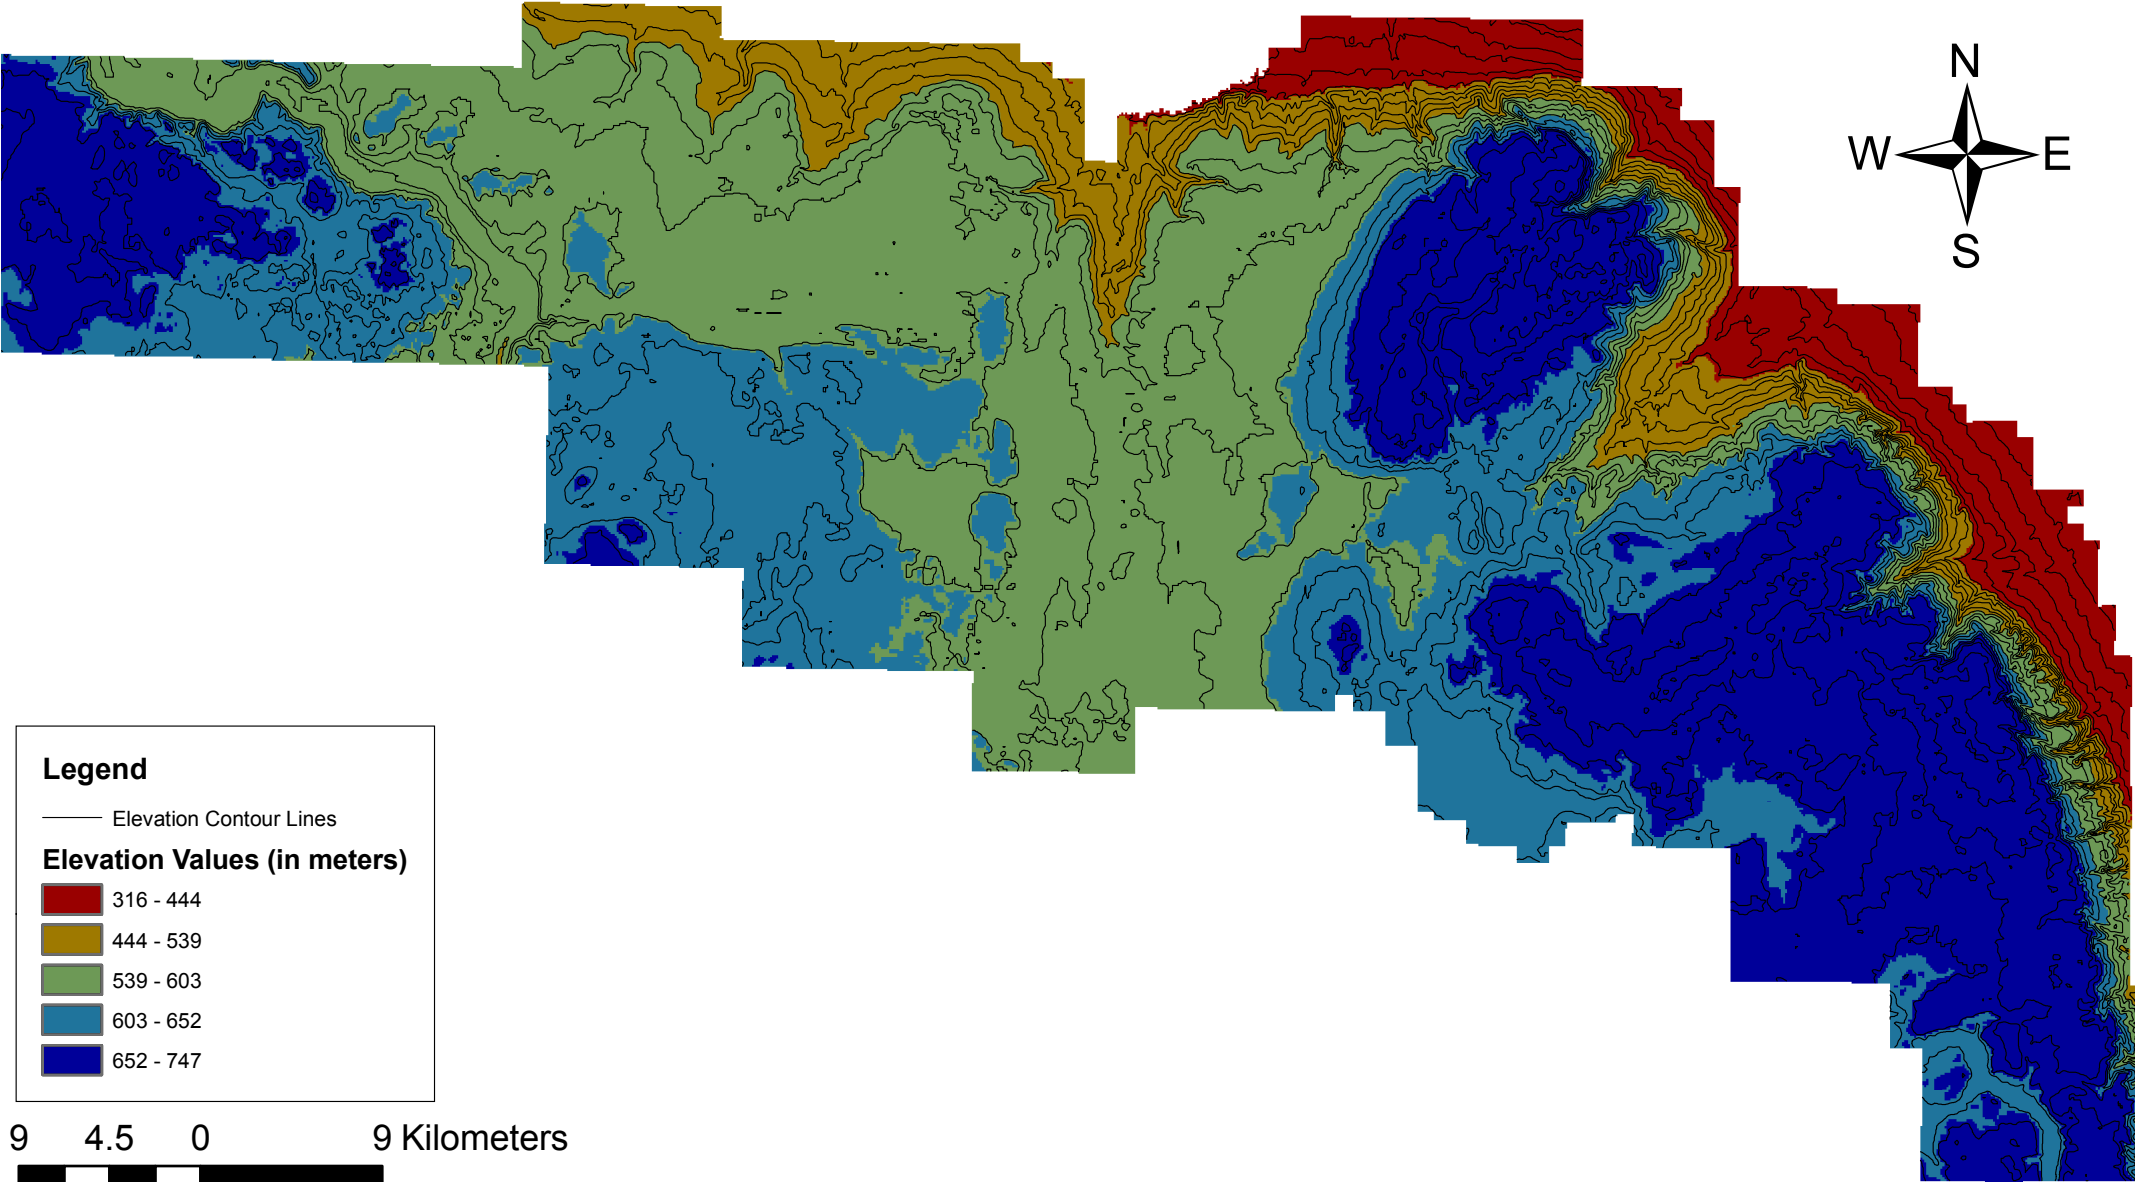

# Elevation Map of Riding Mountain National Park

**Legend**

— Elevation Contour Lines

**Elevation Values (in meters)**

Red	316 - 444
Orange	444 - 539
Green	539 - 603
Blue	603 - 652
Dark Blue	652 - 747

1:375,000