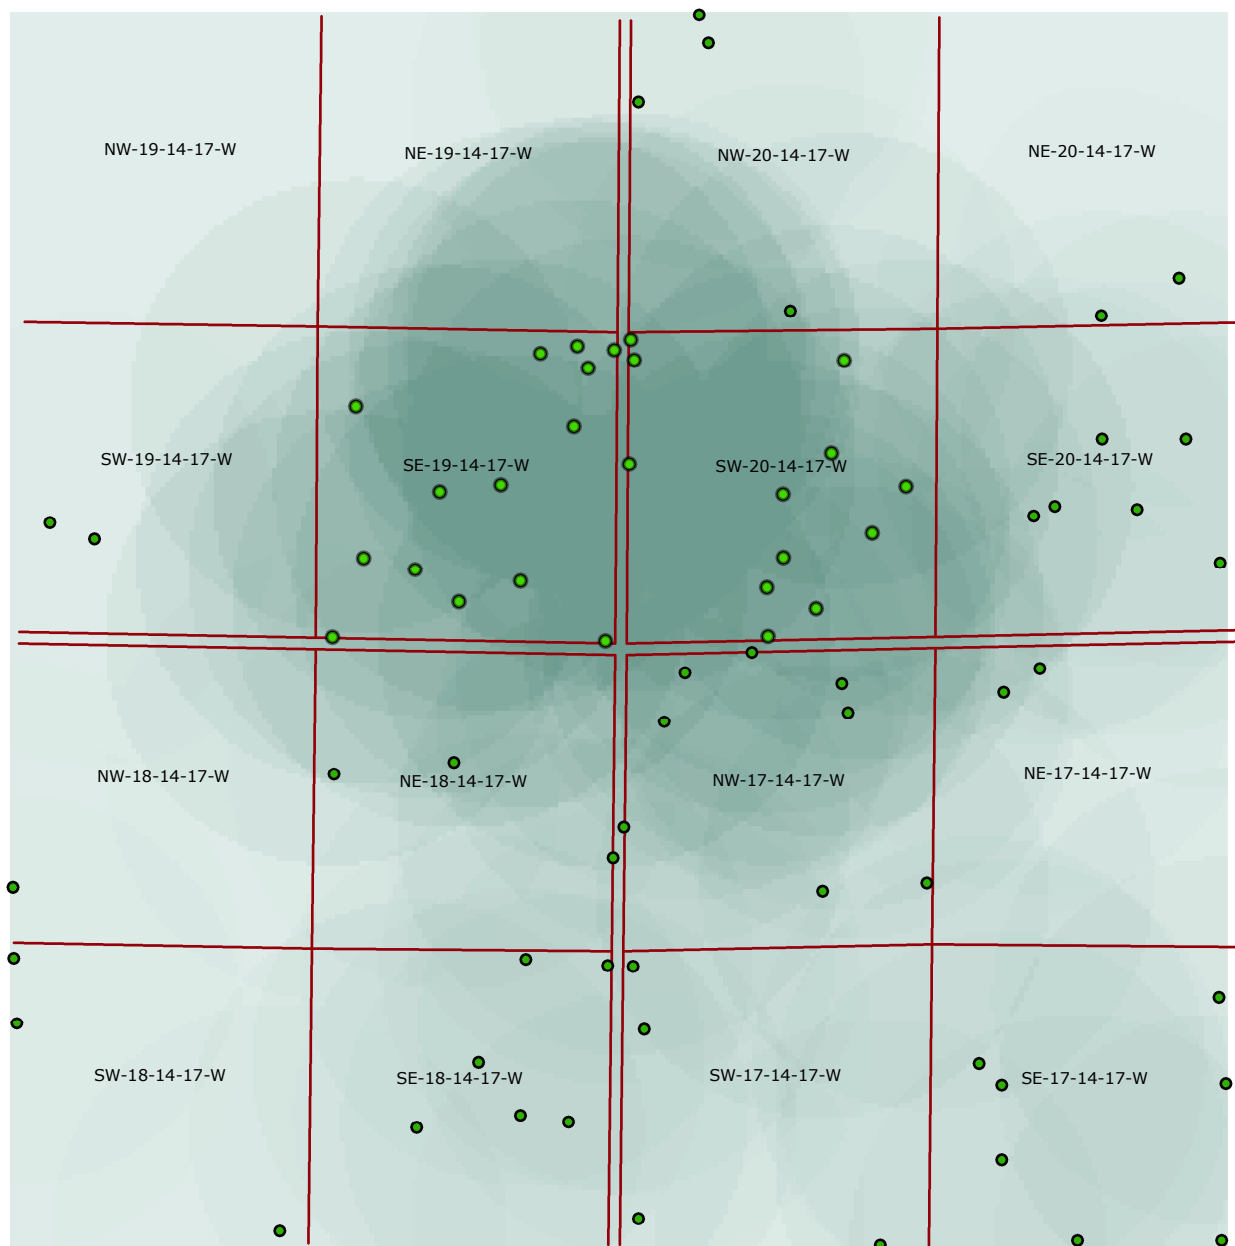

Mallard Nest Density in Study Area, Sections 17 through 20, Township 14, Range 17, W1

1:20,000

Alanna Pryke, November 2009
Source: MLI

Legend

● Duck nests

Probability of duck nests