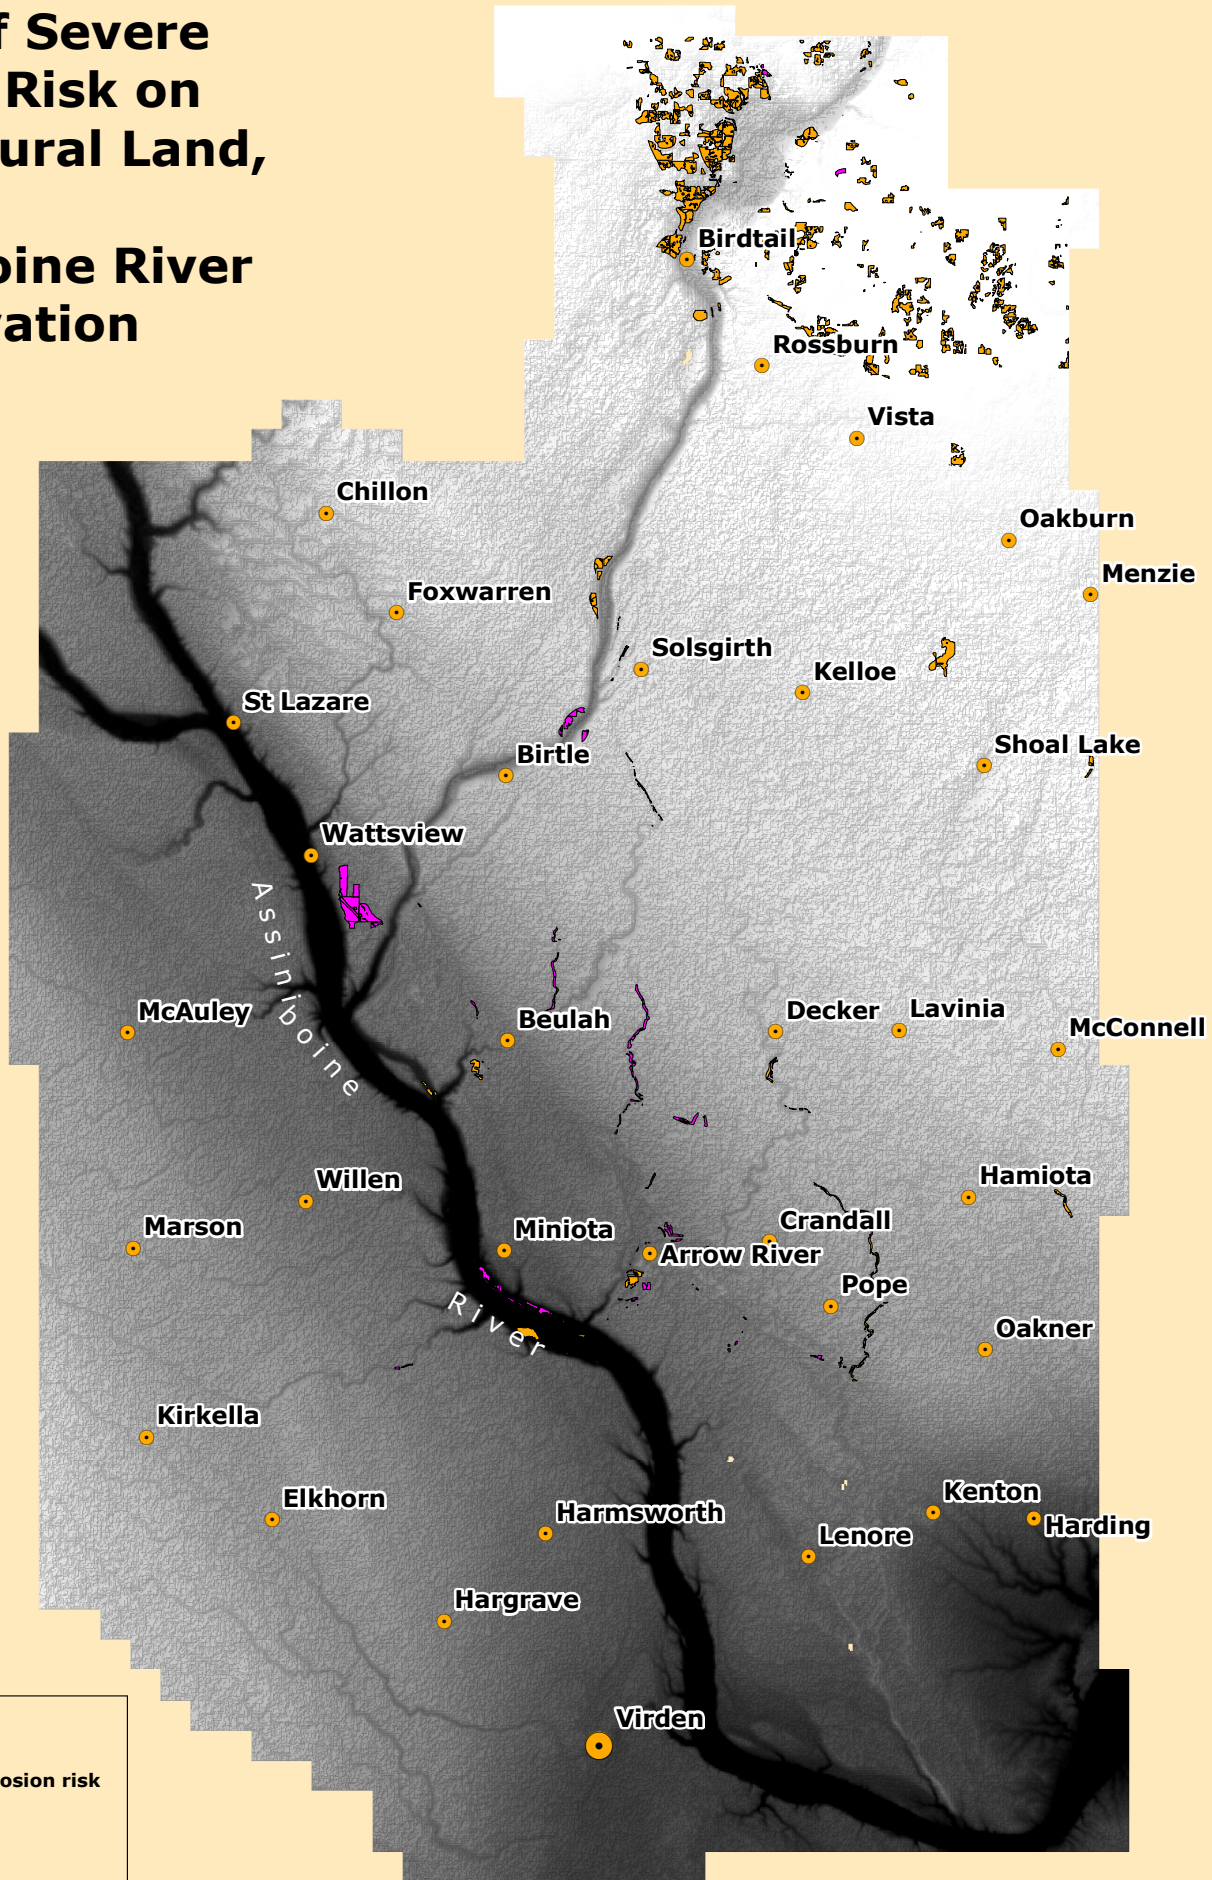

Areas of Severe Erosion Risk on Agricultural Land, Upper Assiniboine River Conservation District

1:500,000

Legend

Areas of severe erosion risk

- High
- Severe

Elevation (m)

High : 683

Low : 360