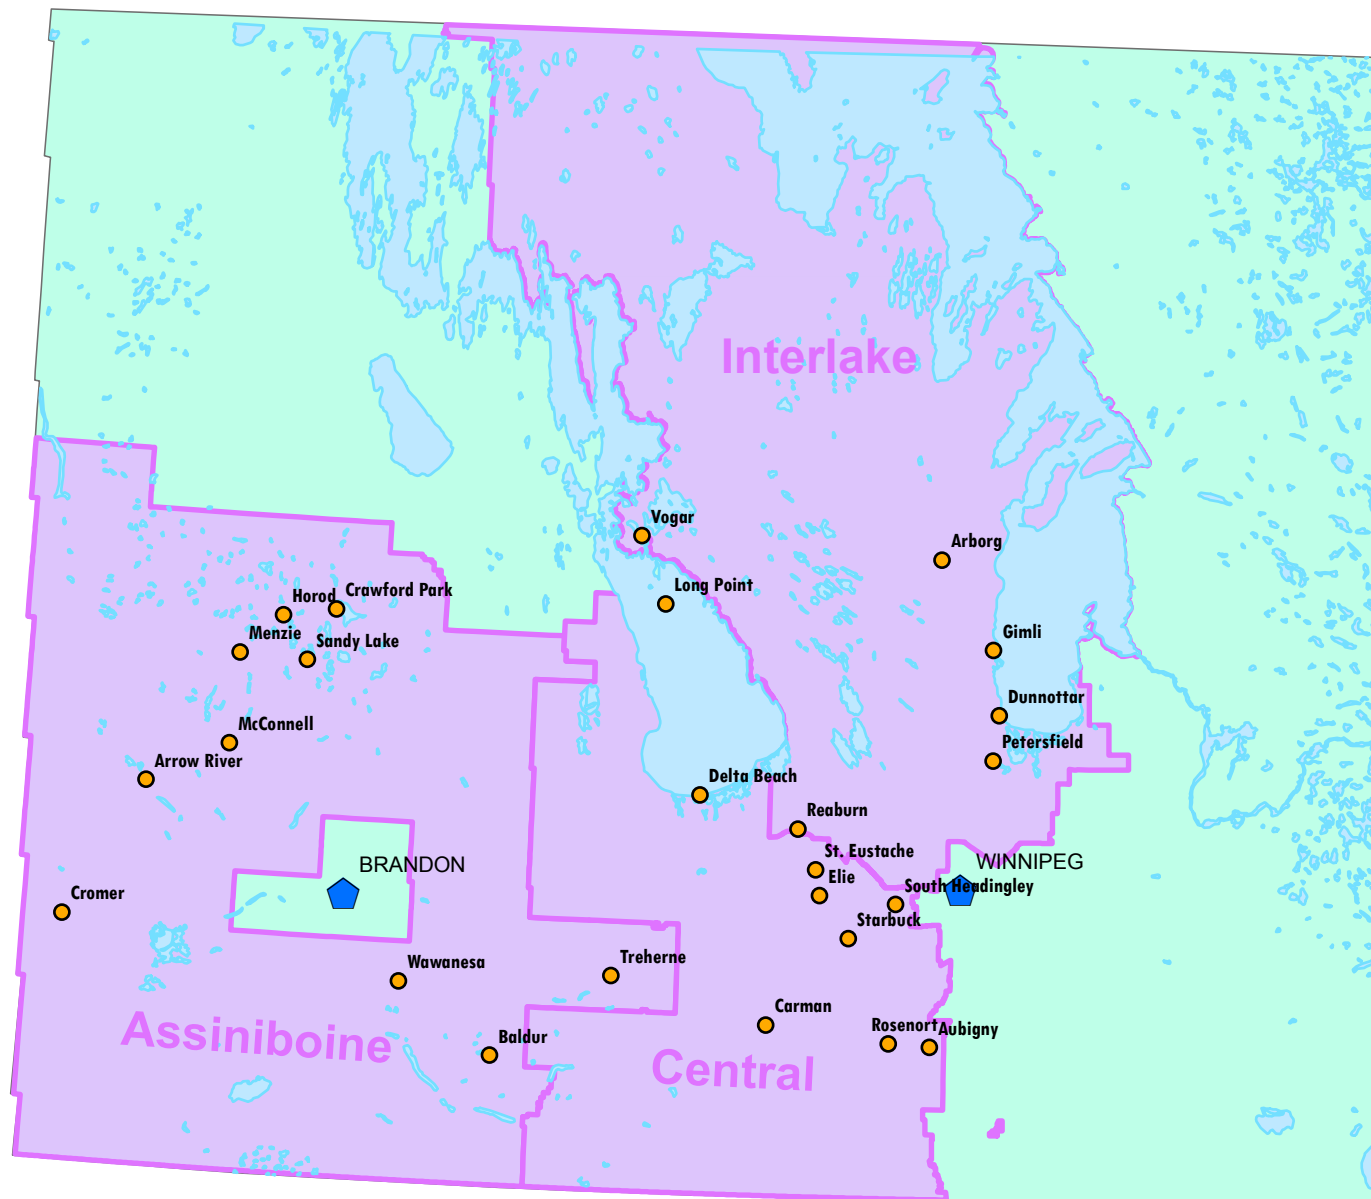

RHA's central to West Nile virus campaign, 2007

1:2,500,000

40 20 0 40 Kilometers

Legend

-  Communities at risk
-  Affected RHA's

Map #3