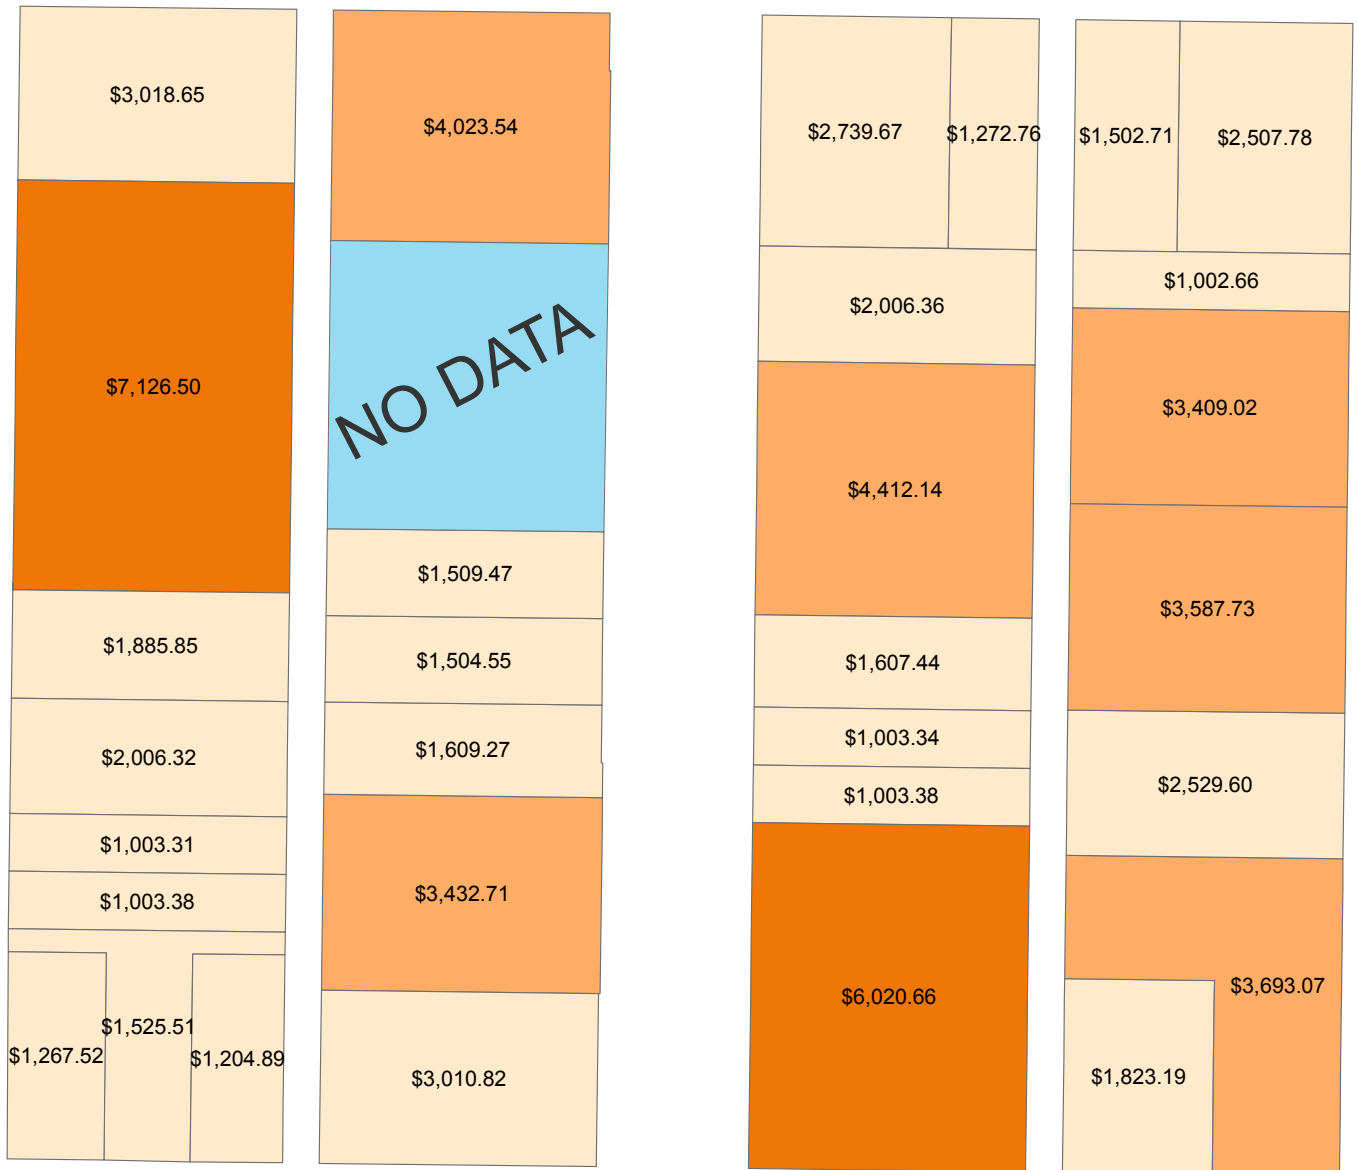

Taxation classes for two city blocks in Brandon, Manitoba

Legend

No data

Tax_assessments

\$1003.00 - \$3044.00

\$3045.00 - \$5085.00

\$5086.00 - \$7127.00